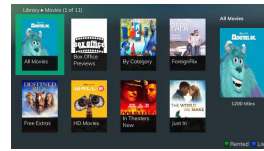

Enjoy these TV features!

ReStart & Pause Live TV

ReStart or pause a program that is already in progress.

MyTVs App

View content, manage DVR, view channel guides, & voice recognition.

digiMAX On Demand

Instant access to a variety of FREE Movies and TV Shows.